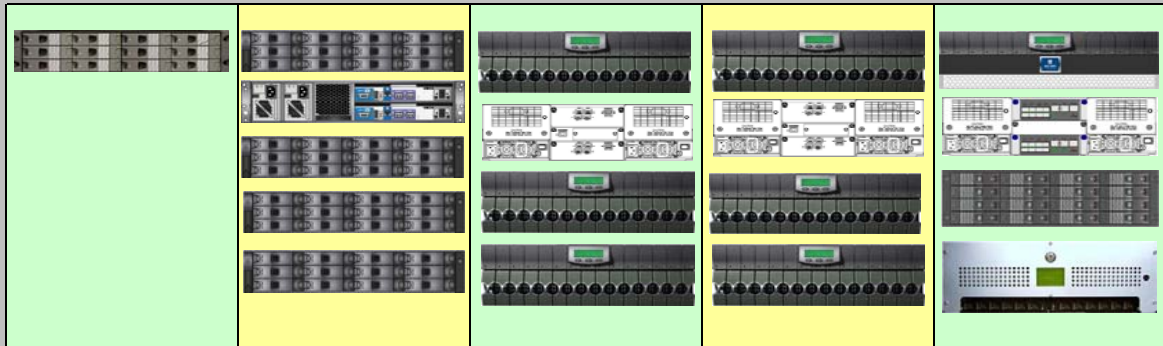

Storage and Back-Up Solutions from DSH

	T3412	T3512	T3000S	T3000i	T4000
Host Speed	1 Gb Ethernet	4 Gb Fibre	4 Gb Fibre	1 Gb Ethernet	4 Gb Fibre
Number of Fibre Ports	No	4	4 up to 8	2 up to 4	8 up to 32
Number of Ethernet Ports	2	1 (3)	1 (3)	4 up to 8	1 (3)
Drive Chassis Supported	12 Bay	12 Bay	15 Bay	15 Bay	15, 16 & 48 Bay
Number of Drives Supported	12	60	240	240	840
Total Capacity Supported (TB)	12TB	60TB	240TB	240TB	840TB
Type Drives Supported	SATA	SATA/SAS	SATA/Fibre	SATA/Fibre	SATA/Fibre
SAN Supported	No	Yes	Yes	No	Yes
NAS Supported	Yes (2)	Yes (1)	Yes (1)	Yes (1)	Yes (1)
iSCSI Supported	Yes (2)	Yes (1)	Yes (2)	Yes (2)	Yes (1)
Snapshot Supported	Yes (2)	Yes (2)	Yes (2)	Yes (2)	Yes (1)
Replication Supported	Yes (2)	Yes (1)	Yes (2)	Yes (2)	Yes (1)

- (1) Through use of external Digi-Data "Diskless" Server
- (2) Internal Controller
- (3) Ethernet Port Only used for RAID setup and operation

DSH GSA Pricing
GS-35F3082D
Call for quote

22455 Davis Drive, Suite 110
 Sterling, Va. 20164-4446
Phone: 1-800-937-3744, Ext. 1516
Fax: 703-450-5726
 Website: www.dshi.com